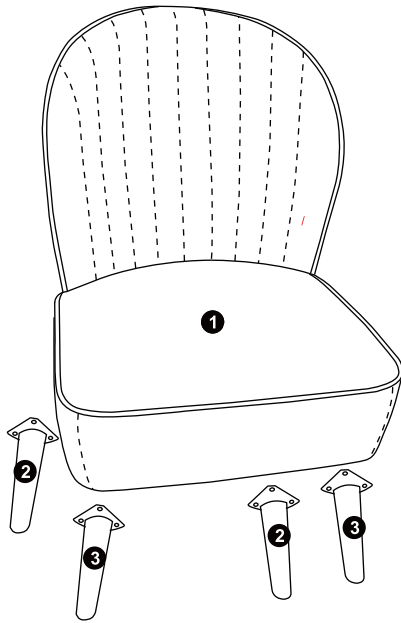

Parts List			
PART	DESCIRPTION	QTY	BOX
①	Chair body	1	1
②	BACK FEET	2	1
③	FRONT FEET	2	1

HARDWARE (IN BOX 1)

A	M6X25 mm	12	B	WRENCH	1

**You will need a Phillips head screwdriver and a Flat head screwdriver (not provided).

Birlea

Suppliers of inspiration