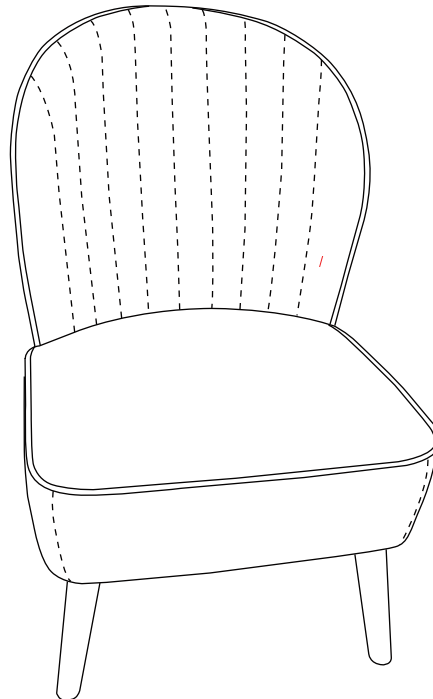

A	 M6X25 mm	12	B	 WRENCH	1
---	--	----	---	---	---

**You will need a Phillips head screwdriver and a Flat head screwdriver (not provided).

Birlea

Suppliers of inspiration

01

2		Chair feet	4
3		M6X25 mm	12

02