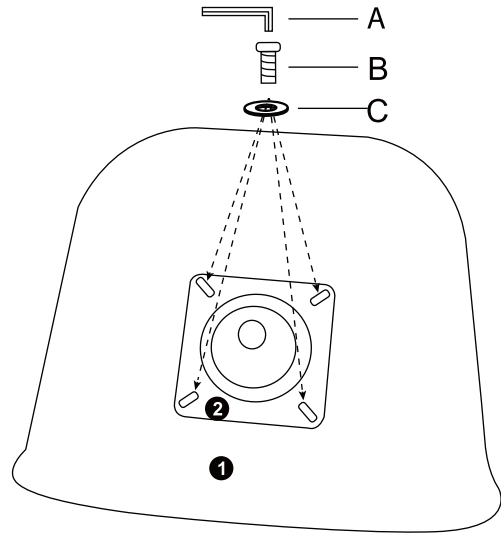

HARDWARE (IN BOX 1)

A		WRENCH	1	B		M6X25 mm	4
C			4				

**You will need a Phillips head screwdriver and a Flat head screwdriver (not provided).

01

4		GASLIFT	1
3		FIVE STAR BASE	1

02

2		SEAT BASE	1
B		M6X25 mm	4
C			4