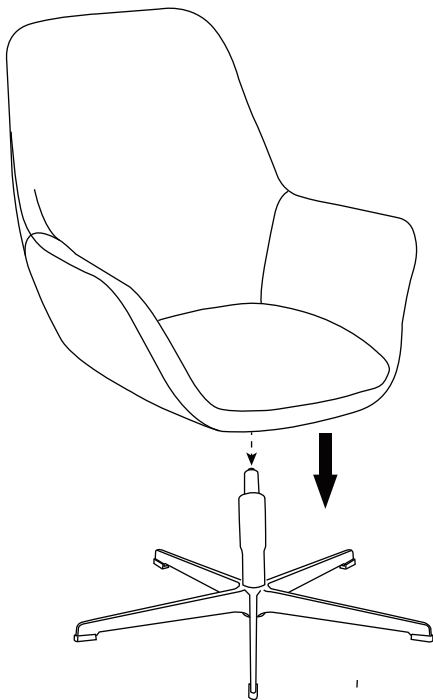

01

4		GASLIFT	1
3		FIVE STAR BASE	1

02

2		SEAT BASE	1
B		M6X25 mm	4
C			4

03

04

Birlea

Suppliers of inspiration