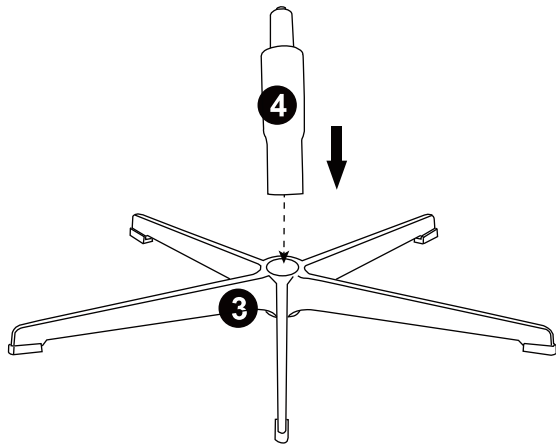

HARDWARE (IN BOX 1)

A		WRENCH	1	B		M6X25 mm	4
C			4				

**You will need a Phillips head screwdriver and a Flat head screwdriver (not provided).

01

4		GASLIFT	1
3		FIVE STAR BASE	1

02

2		SEAT BASE	1
B		M6X25 mm	4
C			4